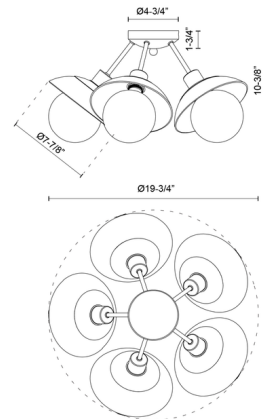

Shown in aged gold / clear