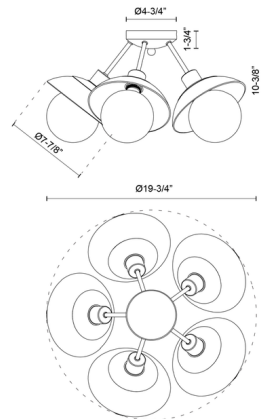

Shown in aged gold / clear