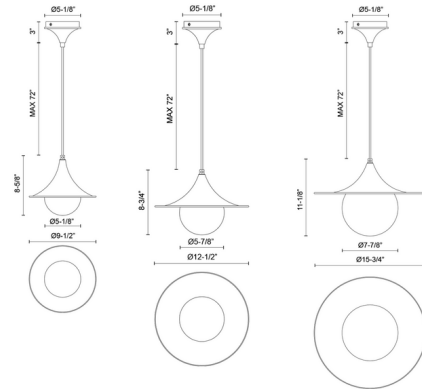

Lightology

lightology.com
866-954-4489
04-25-26

Project: _____
Company: _____
Location: _____ Fixture Type: _____
SPEC #: **ALR1105056**
Approved On: _____ Approved By: _____

Fuji Pendant By Alora Mood

Description

Inspired by traditional artwork depicting Mount Fuji of Japan, the Fuji Pendant features a dramatic mountain-shaped cover atop its Opal Matte glass globe. Use it to bring illumination and contemporary flair to a foyer, dining area, or living room.

Shown in brushed gold / opal matte

Specifications

COLOR	Opal Matte
BODY FINISH	Brushed Gold
WATTAGE	60W
DIMMER	Standard 120V
DIMENSIONS	9.5"W x 8.625"H
BULB NOT INCLUDED	1 x A19/Medium (E26)/60W/120V Incandescent
OTHER BULB OPTIONS	1 x A19/Medium (E26)/120V LED
COUNTRY OF ORIGIN	China