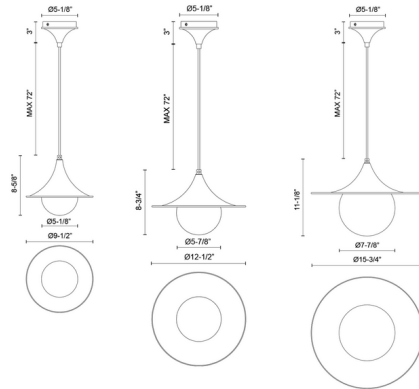

Inspired by traditional artwork depicting Mount Fuji of Japan, the Fuji Pendant features a dramatic mountain-shaped cover atop its Opal Matte glass globe. Use it to bring illumination and contemporary flair to a foyer, dining area, or living room.

Shown in brushed gold / opal matte

Specifications

COLOR	Opal Matte
BODY FINISH	Brushed Gold
WATTAGE	60W
DIMMER	Standard 120V
DIMENSIONS	12.5"W x 8.75"H
BULB NOT INCLUDED	1 x A19/Medium (E26)/60W/120V Incandescent
OTHER BULB OPTIONS	1 x A19/Medium (E26)/120V LED
COUNTRY OF ORIGIN	China