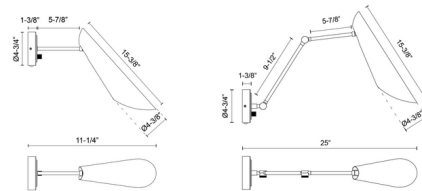

Lightology

lightology.com
866-954-4489
06-04-26

Project: _____
 Company: _____
 Location: _____ Fixture Type: _____
 SPEC #: **ALR1105063**
 Approved On: _____ Approved By: _____

Gabriel Wall Sconce By Alora Mood

Description

The Gabriel Wall Sconce features a slim asymmetrical shade inspired by parchment scrolls. The shade can be adjusted to direct the light and a full-range dimmer switch is on the backplate for easy access. Place this sconce in a living room or bedroom for functional illumination and a splash of contemporary style.

Shown in aged gold / white

Specifications

COLOR	White
BODY FINISH	Aged Gold
WATTAGE	60W
DIMMER	Included
DIMENSIONS	4.75"W x 15.375"H x 11.25"D
BULB NOT INCLUDED	1 x A19/Medium (E26)/60W/120V Incandescent
OTHER BULB OPTIONS	1 x A19/Medium (E26)/120V LED
COUNTRY OF ORIGIN	China