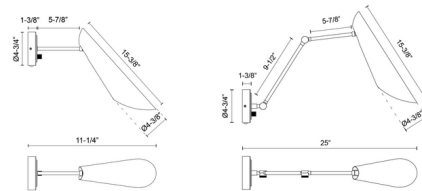

Lightology

lightology.com
866-954-4489
04-14-26

Project: _____
 Company: _____
 Location: _____ Fixture Type: _____
 SPEC #: **ALR1105063**
 Approved On: _____ Approved By: _____

Gabriel Wall Sconce By Alora Mood

Description

The Gabriel Wall Sconce features a slim asymmetrical shade inspired by parchment scrolls. The shade can be adjusted to direct the light and a full-range dimmer switch is on the backplate for easy access. Place this sconce in a living room or bedroom for functional illumination and a splash of contemporary style.

Shown in aged gold / white

Specifications

COLOR	White
BODY FINISH	Aged Gold
WATTAGE	60W
DIMMER	Included
DIMENSIONS	4.75"W x 15.375"H x 11.25"D
BULB NOT INCLUDED	1 x A19/Medium (E26)/60W/120V Incandescent
OTHER BULB OPTIONS	1 x A19/Medium (E26)/120V LED
COUNTRY OF ORIGIN	China