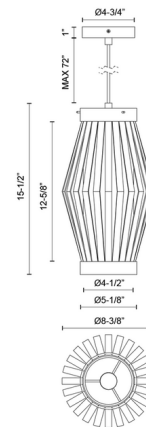

### Specifications

COLOR	Opal Matte
BODY FINISH	Matte Black
WATTAGE	60W
DIMMER	Standard 120V
DIMENSIONS	8.375"W x 15.5"H
BULB NOT INCLUDED	1 x T10/Medium (E26)/60W/120V Incandescent
OTHER BULB OPTIONS	1 x T10/Medium (E26)/120V LED
COUNTRY OF ORIGIN	China