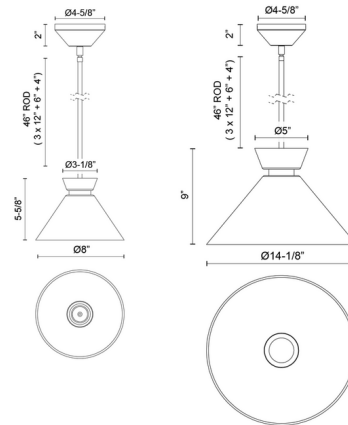

### Specifications

COLOR . . . . . Glossy Opal  
BODY FINISH . . . . . Brushed Gold  
WATTAGE . . . . . 40W  
DIMMER . . . . . Standard 120V  
DIMENSIONS . . . . . 8"W x 5.625"H  
BULB NOT INCLUDED . . . . . 1 x B10/Candelabra (E12)/40W/120V Incandescent  
OTHER BULB OPTIONS . . . . . 1 x B10/Candelabra (E12)/120V LED  
COUNTRY OF ORIGIN . . . . . China