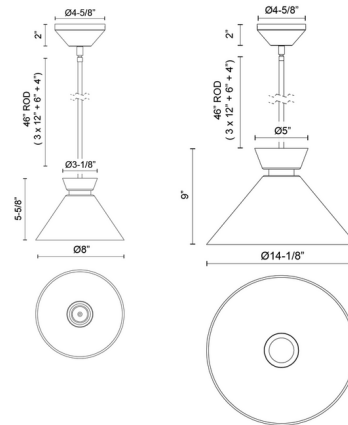

Lightology

lightology.com
866-954-4489
05-16-26

Project: _____

Company: _____

Location: _____ Fixture Type: _____

SPEC #: **ALR1105068**

Approved On: _____ Approved By: _____

Halston Pendant By Alora Mood

Shown in brushed gold / glossy opal

Specifications

COLOR	Glossy Opal
BODY FINISH	Brushed Gold
WATTAGE	40W
DIMMER	Standard 120V
DIMENSIONS	8"W x 5.625"H
BULB NOT INCLUDED	1 x B10/Candelabra (E12)/40W/120V Incandescent
OTHER BULB OPTIONS	1 x B10/Candelabra (E12)/120V LED
COUNTRY OF ORIGIN	China