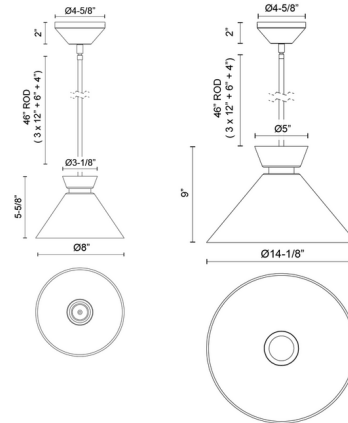

Shown in matte black / glossy opal

Specifications

COLOR	Glossy Opal
BODY FINISH	Matte Black
WATTAGE	40W
DIMMER	Standard 120V
DIMENSIONS	8"W x 5.625"H
BULB NOT INCLUDED	1 x B10/Candelabra (E12)/40W/120V Incandescent
OTHER BULB OPTIONS	1 x B10/Candelabra (E12)/120V LED
COUNTRY OF ORIGIN	China