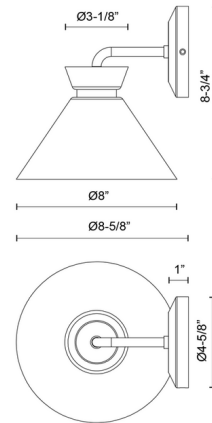

Lightology

lightology.com
866-954-4489
04-10-26

Project: _____
 Company: _____
 Location: _____ Fixture Type: _____
 SPEC #: **ALR1105072**
 Approved On: _____ Approved By: _____

Halston Wall Sconce By Alora Mood

Description

Rooted in the classic silhouettes of 1950s formal wear, the cinched glass shade on the Halston Pendant is given a glossy treatment and accented with a simple metal band. Whether illuminating a dining area, powder room, or bathroom, this sconce enhances your space with a dash of elegance. It can be installed facing up or down.

Shown in brushed gold / glossy opal

Specifications

COLOR	Glossy Opal
BODY FINISH	Brushed Gold
WATTAGE	40W
DIMMER	Standard 120V
DIMENSIONS	8"W x 8.75"H x 8.625"D
BULB NOT INCLUDED	1 x B10/Candelabra (E12)/40W/120V Incandescent
OTHER BULB OPTIONS	1 x B10/Candelabra (E12)/120V LED
COUNTRY OF ORIGIN	China