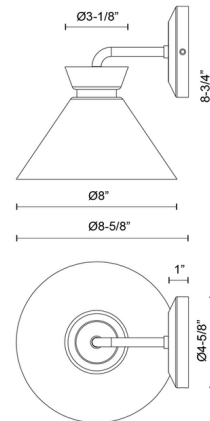

By Alora Mood

Description

Rooted in the classic silhouettes of 1950s formal wear, the cinched glass shade on the Halston Pendant is given a glossy treatment and accented with a simple metal band. Whether illuminating a dining area, powder room, or bathroom, this sconce enhances your space with a dash of elegance. It can be installed facing up or down.

Shown in brushed gold / glossy opal

Specifications

COLOR	Glossy Opal
BODY FINISH	Brushed Gold
WATTAGE	40W
DIMMER	Standard 120V
DIMENSIONS	8"W x 8.75"H x 8.625"D
BULB NOT INCLUDED	1 x B10/Candelabra (E12)/40W/120V Incandescent
OTHER BULB OPTIONS	1 x B10/Candelabra (E12)/120V LED
COUNTRY OF ORIGIN	China