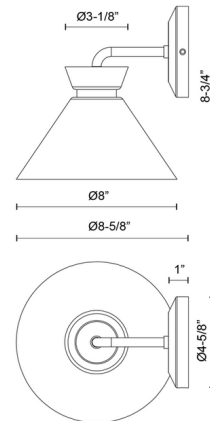

### Specifications

COLOR	Glossy Opal
BODY FINISH	Brushed Gold
WATTAGE	40W
DIMMER	Standard 120V
DIMENSIONS	8"W x 8.75"H x 8.625"D
BULB NOT INCLUDED	1 x B10/Candelabra (E12)/40W/120V Incandescent
OTHER BULB OPTIONS	1 x B10/Candelabra (E12)/120V LED
COUNTRY OF ORIGIN	China