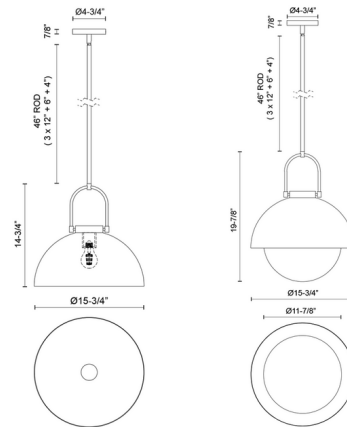

### Description

A modern take on a vintage style, the Harper Pendant features a large curved handle borrowed from mid-century designs. Note: Slope compatible up to 45 degrees.

Shown in brass / black

### Specifications

COLOR	N/A
BODY FINISH	Brass / Black
WATTAGE	9W
DIMMER	Standard 120V
DIMENSIONS	15.75"W x 14.75"H
BULB NOT INCLUDED	1 x A19/Medium (E26)/9W/120V LED
COUNTRY OF ORIGIN	China

CLICK TO VIEW PRODUCT