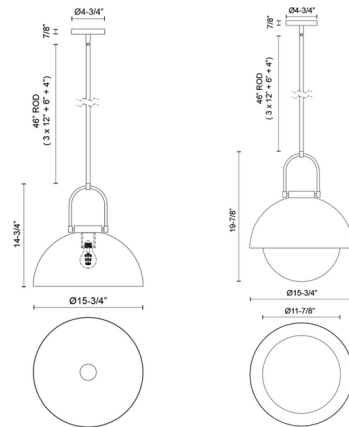

By Alora Mood

Description

A modern take on a vintage style, the Harper Pendant features a large curved handle borrowed from mid-century designs. Note: Slope compatible up to 45 degrees.

Specifications

| | |
|-------------------|----------------------------------|
| COLOR | N/A |
| BODY FINISH | Steel |
| WATTAGE | 9W |
| DIMMER | Standard 120V |
| DIMENSIONS | 15.75"W x 14.75"H |
| BULB NOT INCLUDED | 1 x A19/Medium (E26)/9W/120V LED |
| COUNTRY OF ORIGIN | China |

Technical Information

PRODUCT DIMENSIONS Downrods: One 4", One 6" and Three 12" Included

Shown in steel

CLICK TO VIEW PRODUCT

Notes: