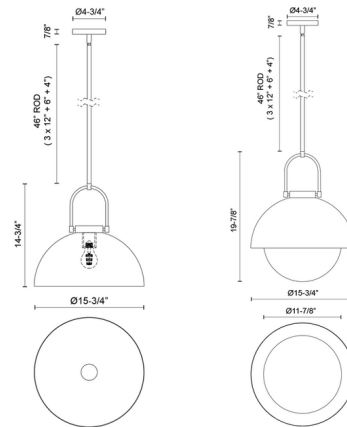

Description

A modern take on a vintage style, the Harper Pendant features a large curved handle borrowed from mid-century designs. Note: Slope compatible up to 45 degrees.

Specifications

COLOR Opal Matte
 BODY FINISH Steel
 WATTAGE 9W
 DIMMER Standard 120V
 DIMENSIONS 15.75"W x 19.875"H
 BULB NOT INCLUDED 1 x A19/Medium (E26)/9W/120V LED
 COUNTRY OF ORIGIN China

Technical Information

PRODUCT DIMENSIONS Downrods: One 4", One 6" and Three 12" Included

Shown in steel / opal matte

CLICK TO VIEW PRODUCT

Notes: