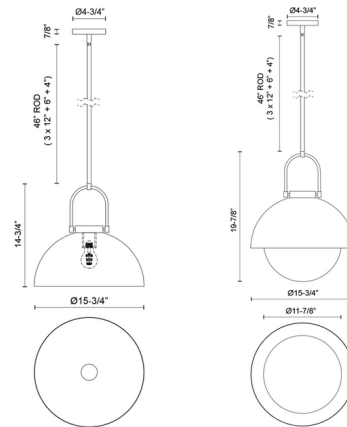

By Alora Mood

Description

A modern take on a vintage style, the Harper Pendant features a large curved handle borrowed from mid-century designs. Note: Slope compatible up to 45 degrees.

Specifications

COLOR Opal Matte
BODY FINISH Steel
WATTAGE 9W
DIMMER Standard 120V
DIMENSIONS 15.75"W x 19.875"H
BULB NOT INCLUDED 1 x A19/Medium (E26)/9W/120V LED
COUNTRY OF ORIGIN China

Technical Information

PRODUCT DIMENSIONS Downrods: One 4", One 6" and Three 12" Included

Shown in steel / opal matte

CLICK TO VIEW PRODUCT

Notes: