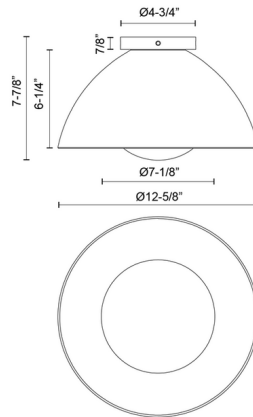

Description

Featuring a glass globe veiled by a chic metal mesh dome, the Haven Ceiling Light Fixture exudes exciting modern style that elevates your lighting design. It is perfect for illuminating a hallway, bedroom, or walk-in closet.

Shown in gold / opal matte

Specifications

| | |
|--------------------|--|
| COLOR | Opal Matte |
| BODY FINISH | Gold |
| WATTAGE | 60W |
| DIMMER | Standard 120V |
| DIMENSIONS | 12.625"W x 7.875"H |
| BULB NOT INCLUDED | 1 x A19/Medium (E26)/60W/120V Incandescent |
| OTHER BULB OPTIONS | 1 x A19/Medium (E26)/120V LED |
| COUNTRY OF ORIGIN | China |