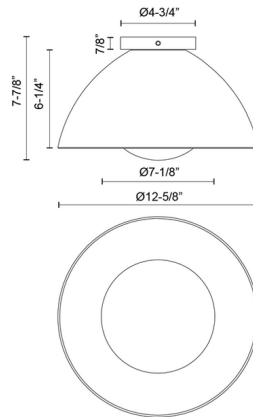

### Specifications

COLOR	Opal Matte
BODY FINISH	Gold
WATTAGE	60W
DIMMER	Standard 120V
DIMENSIONS	12.625"W x 7.875"H
BULB NOT INCLUDED	1 x A19/Medium (E26)/60W/120V Incandescent
OTHER BULB OPTIONS	1 x A19/Medium (E26)/120V LED
COUNTRY OF ORIGIN	China