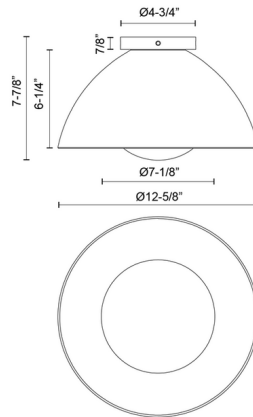

Description

Featuring a glass globe veiled by a chic metal mesh dome, the Haven Ceiling Light Fixture exudes exciting modern style that elevates your lighting design. It is perfect for illuminating a hallway, bedroom, or walk-in closet.

Shown in gold / opal matte

Specifications

COLOR	Opal Matte
BODY FINISH	Gold
WATTAGE	60W
DIMMER	Standard 120V
DIMENSIONS	12.625"W x 7.875"H
BULB NOT INCLUDED	1 x A19/Medium (E26)/60W/120V Incandescent
OTHER BULB OPTIONS	1 x A19/Medium (E26)/120V LED
COUNTRY OF ORIGIN	China