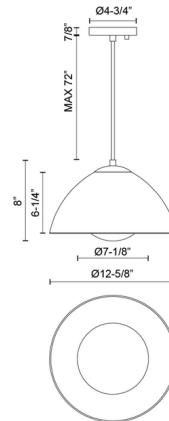

Description

Featuring a glass globe veiled by a chic metal mesh dome, the Haven Pendant exudes exciting modern style that elevates your lighting design. Use it to illuminate a dining area or hang it in multiples over a kitchen island.

Shown in gold / opal matte

Specifications

COLOR	Opal Matte
BODY FINISH	Gold
WATTAGE	60W
DIMMER	Standard 120V
DIMENSIONS	12.625"W x 8"H
BULB NOT INCLUDED	1 x A19/Medium (E26)/60W/120V Incandescent
OTHER BULB OPTIONS	1 x A19/Medium (E26)/120V LED
COUNTRY OF ORIGIN	China