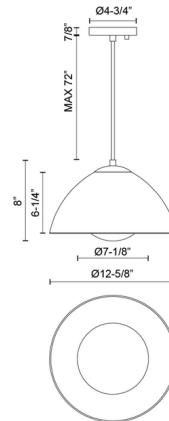

Description

Featuring a glass globe veiled by a chic metal mesh dome, the Haven Pendant exudes exciting modern style that elevates your lighting design. Use it to illuminate a dining area or hang it in multiples over a kitchen island.

Shown in matte black / opal matte

Specifications

COLOR	Opal Matte
BODY FINISH	Matte Black
WATTAGE	60W
DIMMER	Standard 120V
DIMENSIONS	12.625"W x 8"H
BULB NOT INCLUDED	1 x A19/Medium (E26)/60W/120V Incandescent
OTHER BULB OPTIONS	1 x A19/Medium (E26)/120V LED
COUNTRY OF ORIGIN	China