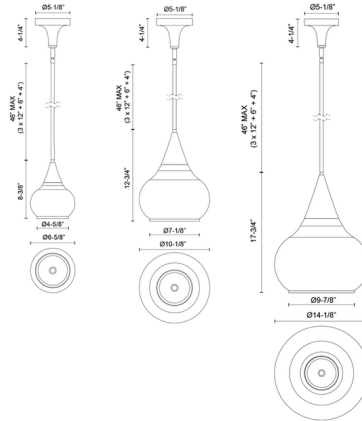

CLICK TO VIEW PRODUCT

Notes: