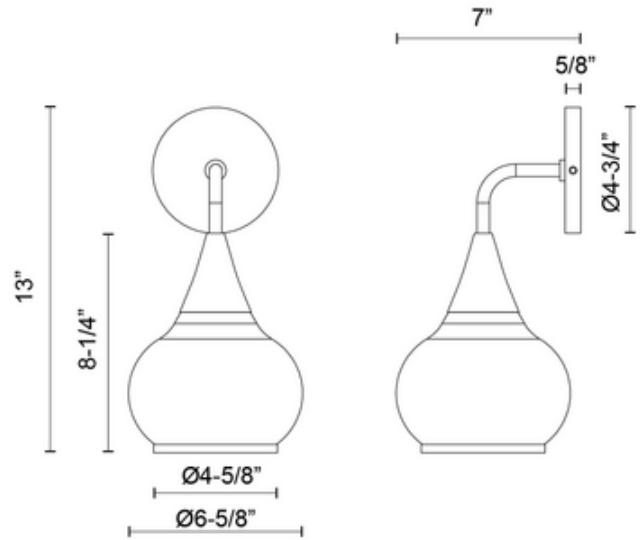

COMPANY	PROJECT	FIXTURE TYPE	APPROVED BY	DATE