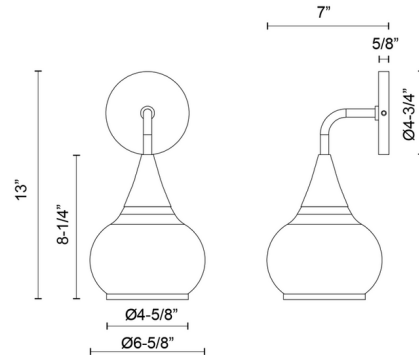

Description

With its rounded glass and tasteful metal elements, the Hazel Wall Sconce carries vintage character combined with clean lines. The stylish glass shade set on a simple bent bar is a sophisticated, eye-catching accent for your living room, corridor, or bathroom.

Shown in matte black / opal matte

Specifications

COLOR	Opal Matte
BODY FINISH	Matte Black
WATTAGE	60W
DIMMER	Standard 120V
DIMENSIONS	6.625"W x 13"H x 7"D
BULB NOT INCLUDED	1 x Edison Globe/Medium (E26)/60W/120V Incandescent
OTHER BULB OPTIONS	1 x A19/Medium (E26)/120V Incandescent 1 x A19/Medium (E26)/120V LED 1 x Edison Globe/Medium (E26)/120V LED
COUNTRY OF ORIGIN	China