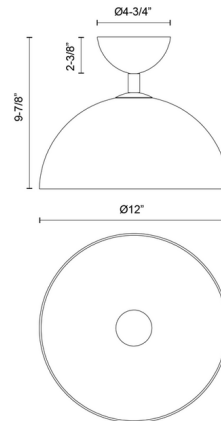

By Alora Mood

Description

The Jude Semi Flush Ceiling Light is defined by a simple yet thoughtful design, with an airy glass dome hovering around the bulb and a canopy echoing the dome shape. It integrates perfectly into a range of design styles from transitional to urban chic.

Shown in brushed gold / clear

Specifications

COLOR	Clear
BODY FINISH	Brushed Gold
WATTAGE	60W
DIMMER	Standard 120V
DIMENSIONS	12"W x 9.875"H
BULB NOT INCLUDED	1 x Edison Globe/Medium (E26)/60W/120V Incandescent
OTHER BULB OPTIONS	1 x A19/Medium (E26)/120V Incandescent 1 x A19/Medium (E26)/120V LED 1 x Edison Globe/Medium (E26)/120V LED
COUNTRY OF ORIGIN	China