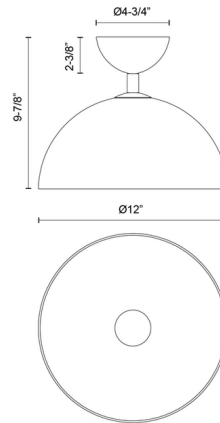

By Alora Mood

Description

The Jude Semi Flush Ceiling Light is defined by a simple yet thoughtful design, with an airy glass dome hovering around the bulb and a canopy echoing the dome shape. It integrates perfectly into a range of design styles from transitional to urban chic.

Shown in matte black / clear

Specifications

COLOR	Clear
BODY FINISH	Matte Black
WATTAGE	60W
DIMMER	Standard 120V
DIMENSIONS	12"W x 9.875"H
BULB NOT INCLUDED	1 x Edison Globe/Medium (E26)/60W/120V Incandescent
OTHER BULB OPTIONS	1 x A19/Medium (E26)/120V Incandescent 1 x A19/Medium (E26)/120V LED 1 x Edison Globe/Medium (E26)/120V LED
COUNTRY OF ORIGIN	China