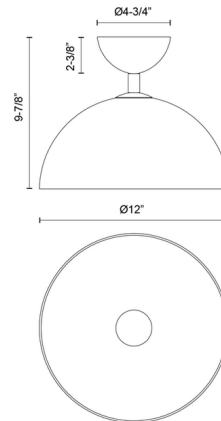

By Alora Mood

Description

The Jude Semi Flush Ceiling Light is defined by a simple yet thoughtful design, with an airy glass dome hovering around the bulb and a canopy echoing the dome shape. It integrates perfectly into a range of design styles from transitional to urban chic.

Shown in matte black / clear

Specifications

COLOR	Clear
BODY FINISH	Matte Black
WATTAGE	60W
DIMMER	Standard 120V
DIMENSIONS	12"W x 9.875"H
BULB NOT INCLUDED	1 x Edison Globe/Medium (E26)/60W/120V Incandescent
OTHER BULB OPTIONS	1 x A19/Medium (E26)/120V Incandescent 1 x A19/Medium (E26)/120V LED 1 x Edison Globe/Medium (E26)/120V LED
COUNTRY OF ORIGIN	China