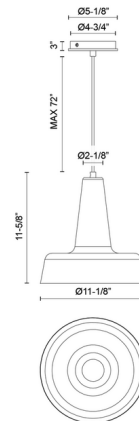

Shown in matte black / matte black

Specifications

COLOR	Matte Black
BODY FINISH	Matte Black
WATTAGE	60W
DIMMER	Standard 120V
DIMENSIONS	11.125"W x 11.625"H
BULB NOT INCLUDED	1 x A19/Medium (E26)/60W/120V Incandescent
OTHER BULB OPTIONS	1 x A19/Medium (E26)/120V LED
COUNTRY OF ORIGIN	China