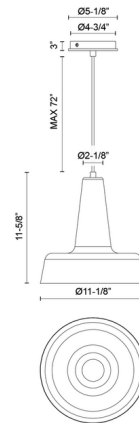

Shown in matte black / matte black

Specifications

COLOR	Matte Black
BODY FINISH	Matte Black
WATTAGE	60W
DIMMER	Standard 120V
DIMENSIONS	11.125"W x 11.625"H
BULB NOT INCLUDED	1 x A19/Medium (E26)/60W/120V Incandescent
OTHER BULB OPTIONS	1 x A19/Medium (E26)/120V LED
COUNTRY OF ORIGIN	China