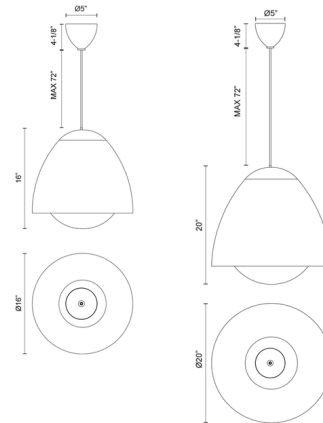

Lightology

lightology.com
866-954-4489
05-21-26

Project: _____

Company: _____

Location: _____ Fixture Type: _____

SPEC #: **ALR1105133**

Approved On: _____ Approved By: _____

Kenji Pendant By Alora Mood

Description

Striking yet soothing at the same time, the Kenji Pendant features a dramatic, amply sized metal dome with Opal Matte glass peaking out from underneath. A perfect mix of Scandinavian and Japanese design, this piece honors the simplicity of chic Japandi style.

Shown in aged gold / opal matte

Specifications

COLOR	Opal Matte
BODY FINISH	Aged Gold
WATTAGE	60W
DIMMER	Standard 120V
DIMENSIONS	16"W x 16"H
BULB NOT INCLUDED	1 x A19/Medium (E26)/60W/120V Incandescent
OTHER BULB OPTIONS	1 x A19/Medium (E26)/120V LED
COUNTRY OF ORIGIN	China