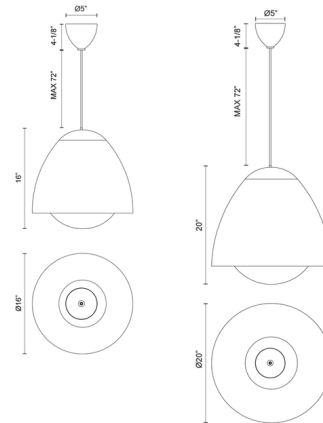

### Description

Striking yet soothing at the same time, the Kenji Pendant features a dramatic, amply sized metal dome with Opal Matte glass peaking out from underneath. A perfect mix of Scandinavian and Japanese design, this piece honors the simplicity of chic Japandi style.

### Specifications

COLOR	Opal Matte
BODY FINISH	Aged Gold
WATTAGE	60W
DIMMER	Standard 120V
DIMENSIONS	16"W x 16"H
BULB NOT INCLUDED	1 x A19/Medium (E26)/60W/120V Incandescent
OTHER BULB OPTIONS	1 x A19/Medium (E26)/120V LED
COUNTRY OF ORIGIN	China