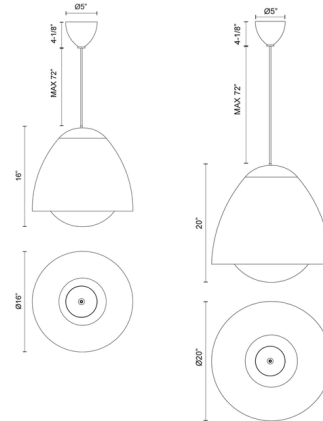

### Description

Striking yet soothing at the same time, the Kenji Pendant features a dramatic, amply sized metal dome with Opal Matte glass peaking out from underneath. A perfect mix of Scandinavian and Japanese design, this piece honors the simplicity of chic Japandi style.

### Specifications

COLOR	Opal Matte
BODY FINISH	Matte Black
WATTAGE	60W
DIMMER	Standard 120V
DIMENSIONS	16"W x 16"H
BULB NOT INCLUDED	1 x A19/Medium (E26)/60W/120V Incandescent
OTHER BULB OPTIONS	1 x A19/Medium (E26)/120V LED
COUNTRY OF ORIGIN	China