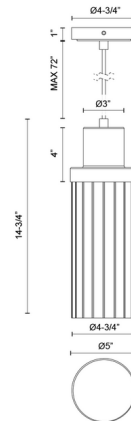

CLICK TO VIEW PRODUCT

Notes: