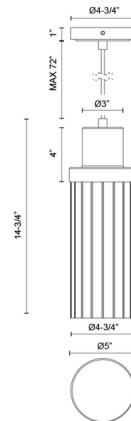

CLICK TO VIEW PRODUCT

Notes: