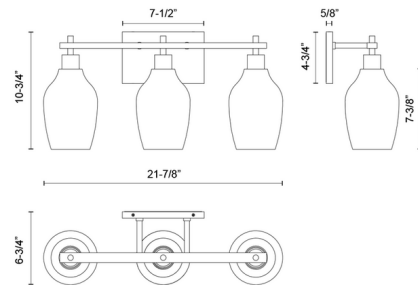

Specifications

COLOR	Clear
BODY FINISH	Brushed Nickel
WATTAGE	180W
DIMMER	Standard 120V
DIMENSIONS	21.875"W x 10.75"H x 6.75"D
BULB NOT INCLUDED	3 x Edison Globe/Medium (E26)/60W/120V Incandescent
OTHER BULB OPTIONS	3 x A19/Medium (E26)/120V Incandescent 3 x A19/Medium (E26)/120V LED 3 x Edison Globe/Medium (E26)/120V LED
COUNTRY OF ORIGIN	China