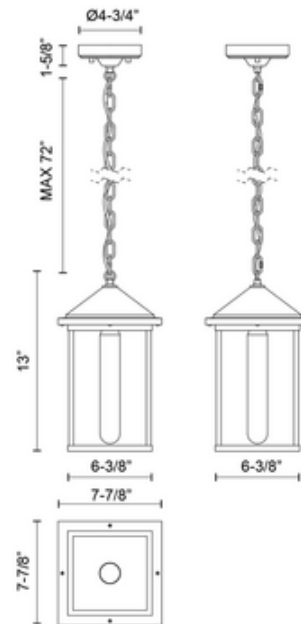

COMPANY	PROJECT	FIXTURE TYPE	APPROVED BY	DATE