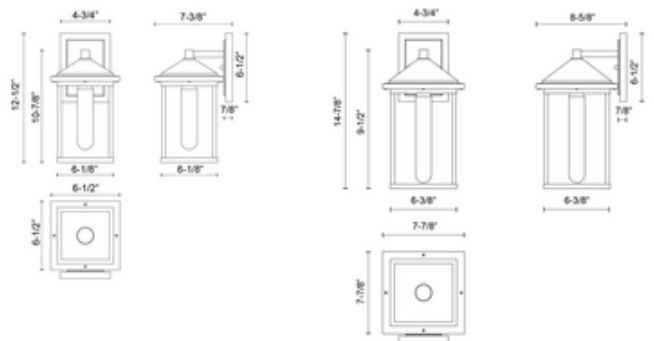

COMPANY	PROJECT	FIXTURE TYPE	APPROVED BY	DATE