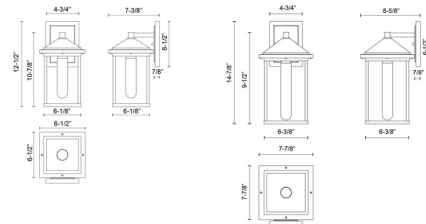

Lightology

lightology.com
866-954-4489
04-14-26

Project: _____
 Company: _____
 Location: _____ Fixture Type: _____
 SPEC #: **ALR1105144**
 Approved On: _____ Approved By: _____

Larchmont Outdoor Wall Sconce By Alora Mood

Shown in textured black / clear

Specifications

COLOR	Clear
BODY FINISH	Textured Black
WATTAGE	60W
DIMMER	Standard 120V
DIMENSIONS	6.5"W x 12.5"H x 7.375"D
BULB NOT INCLUDED	1 x Edison Tube/Medium (E26)/60W/120V Incandescent
OTHER BULB OPTIONS	1 x Edison Tube/Medium (E26)/120V LED 1 x T10/Medium (E26)/120V Incandescent 1 x T10/Medium (E26)/120V LED
COUNTRY OF ORIGIN	China