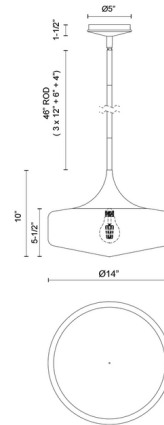

### Specifications

COLOR	Glossy Opal
BODY FINISH	Aged Gold
WATTAGE	60W
DIMMER	Standard 120V
DIMENSIONS	14"W x 10"H
BULB NOT INCLUDED	1 x A19/Medium (E26)/60W/120V Incandescent
OTHER BULB OPTIONS	1 x A19/Medium (E26)/120V LED
COUNTRY OF ORIGIN	China