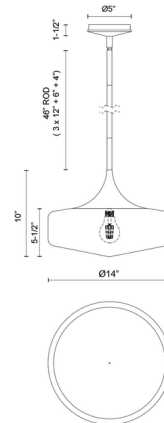

Lightology

lightology.com
866-954-4489
06-12-26

Project: _____
 Company: _____
 Location: _____ Fixture Type: _____
 SPEC #: **ALR1105146**
 Approved On: _____ Approved By: _____

Lincoln Pendant By Alora Mood

Shown in aged gold / glossy opal

Specifications

COLOR	Glossy Opal
BODY FINISH	Aged Gold
WATTAGE	60W
DIMMER	Standard 120V
DIMENSIONS	14"W x 10"H
BULB NOT INCLUDED	1 x A19/Medium (E26)/60W/120V Incandescent
OTHER BULB OPTIONS	1 x A19/Medium (E26)/120V LED
COUNTRY OF ORIGIN	China