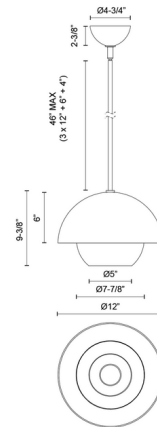

### Specifications

COLOR	Opal Matte
BODY FINISH	Matte Black
WATTAGE	60W
DIMMER	Standard 120V
DIMENSIONS	12"W x 9.375"H
BULB NOT INCLUDED	1 x A19/Medium (E26)/60W/120V Incandescent
OTHER BULB OPTIONS	1 x A19/Medium (E26)/120V LED
COUNTRY OF ORIGIN	China