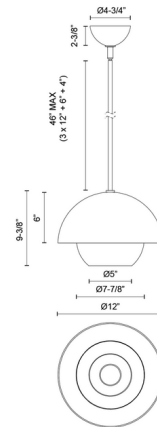

Shown in matte black / opal matte