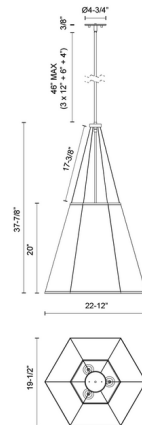

By Alora Mood

Description

Add a fresh, sculptural element to your space with the Manila Pendant. This geometric piece features a hexagonal linen shade and sleek metal frame, offering clean lines that complement many interior styles including contemporary and transitional.

Shown in aged gold / white linen

Specifications

COLOR	White Linen
BODY FINISH	Aged Gold
WATTAGE	120W
DIMMER	Standard 120V
DIMENSIONS	22.5"W x 37.875"H
BULB NOT INCLUDED	3 x A19/Medium (E26)/40W/120V Incandescent
OTHER BULB OPTIONS	3 x A19/Medium (E26)/120V LED
COUNTRY OF ORIGIN	China