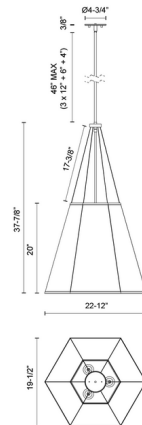

### Description

Add a fresh, sculptural element to your space with the Manila Pendant. This geometric piece features a hexagonal linen shade and sleek metal frame, offering clean lines that complement many interior styles including contemporary and transitional.

### Specifications

COLOR	N/A
BODY FINISH	N/A
WATTAGE	120W
DIMMER	Standard 120V
DIMENSIONS	22.5"W x 37.875"H
BULB NOT INCLUDED	3 x A19/Medium (E26)/40W/120V Incandescent
OTHER BULB OPTIONS	3 x A19/Medium (E26)/120V LED
COUNTRY OF ORIGIN	China