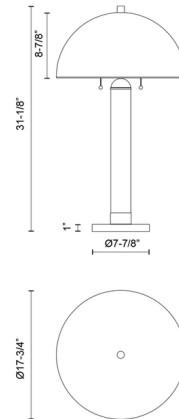

Shown in brushed gold / brushed gold

Specifications

COLOR	Brushed Gold
BODY FINISH	Brushed Gold
WATTAGE	120W
DIMMER	N/A
DIMENSIONS	17.75"W x 31.125"H
BULB NOT INCLUDED	2 x A19/Medium (E26)/60W/120V Incandescent
OTHER BULB OPTIONS	2 x A19/Medium (E26)/120V LED
COUNTRY OF ORIGIN	China