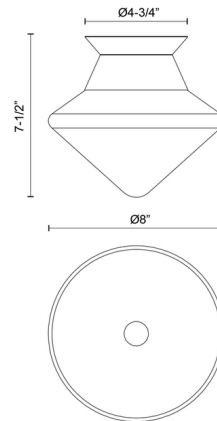

Specifications

COLOR	N/A
BODY FINISH	N/A
WATTAGE	60W
DIMMER	Standard 120V
DIMENSIONS	8"W x 7.5"H
BULB NOT INCLUDED	1 x A19/Medium (E26)/60W/120V Incandescent
OTHER BULB OPTIONS	1 x A19/Medium (E26)/120V LED
COUNTRY OF ORIGIN	China