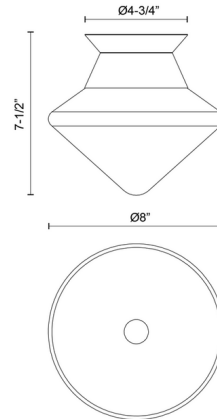

### Specifications

COLOR	Opal Matte
BODY FINISH	Brushed Nickel
WATTAGE	60W
DIMMER	Standard 120V
DIMENSIONS	8"W x 7.5"H
BULB NOT INCLUDED	1 x A19/Medium (E26)/60W/120V Incandescent
OTHER BULB OPTIONS	1 x A19/Medium (E26)/120V LED
COUNTRY OF ORIGIN	China