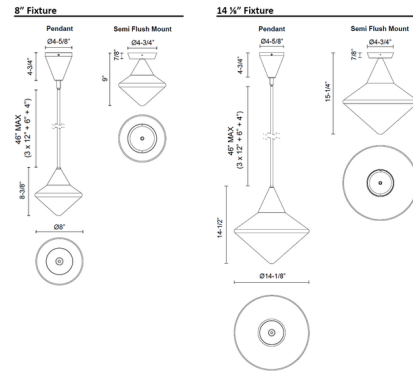

Shown in brushed nickel / opal matte

Specifications

COLOR	Opal Matte
BODY FINISH	Brushed Nickel
WATTAGE	60W
DIMMER	Standard 120V
DIMENSIONS	8"W x 8.375"H
BULB NOT INCLUDED	1 x A19/Medium (E26)/60W/120V Incandescent
OTHER BULB OPTIONS	1 x A19/Medium (E26)/120V LED
COUNTRY OF ORIGIN	China