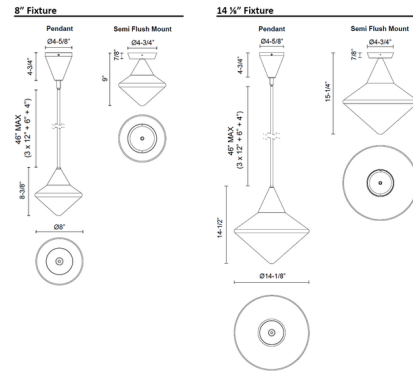

### Specifications

COLOR	Opal Matte
BODY FINISH	Aged Gold
WATTAGE	60W
DIMMER	Standard 120V
DIMENSIONS	14.125"W x 14.5"H
BULB NOT INCLUDED	1 x A19/Medium (E26)/60W/120V Incandescent
OTHER BULB OPTIONS	1 x A19/Medium (E26)/120V LED
COUNTRY OF ORIGIN	China