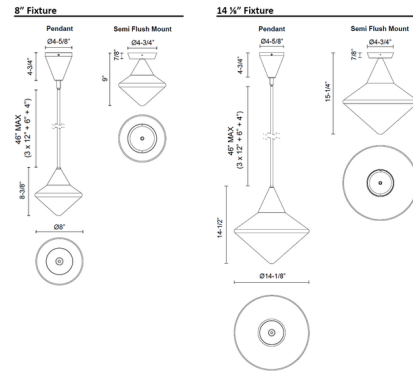

### Specifications

COLOR	Opal Matte
BODY FINISH	Matte Black
WATTAGE	60W
DIMMER	Standard 120V
DIMENSIONS	14.125"W x 14.5"H
BULB NOT INCLUDED	1 x A19/Medium (E26)/60W/120V Incandescent
OTHER BULB OPTIONS	1 x A19/Medium (E26)/120V LED
COUNTRY OF ORIGIN	China