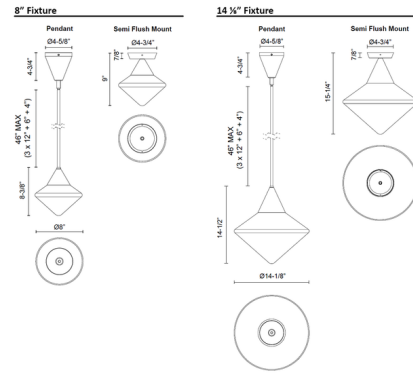

CLICK TO VIEW PRODUCT

Notes: