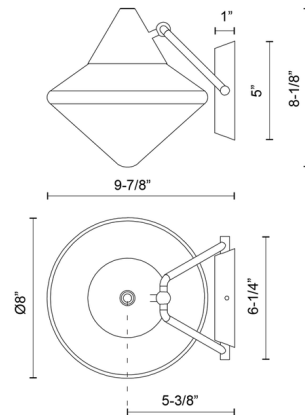

Description

The Nora Wall Sconce is a salute to mid-century schoolhouse lighting, its diamond-shaped Matte Opal glass shade a streamlined version of the classic silhouettes. Use it to add a fun pop of modernized vintage style to dining rooms, bedrooms, and kitchens.

Shown in brushed nickel / opal matte

Specifications

COLOR	Opal Matte
BODY FINISH	Brushed Nickel
WATTAGE	60W
DIMMER	Standard 120V
DIMENSIONS	8"W x 8.125"H x 9.875"D
BULB NOT INCLUDED	1 x A19/Medium (E26)/60W/120V Incandescent
OTHER BULB OPTIONS	1 x A19/Medium (E26)/120V LED
COUNTRY OF ORIGIN	China