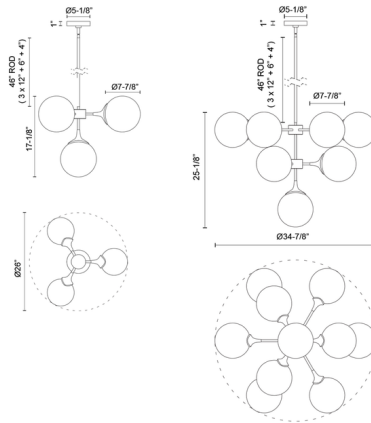

Description

The Nouveau Chandelier features unique, curved metal detailing that merges gracefully with the Opal Matte glass globes. Inspired by the Art Nouveau period in Paris, this elegant piece offers artistic vintage style for your space.

Shown in matte black / opal matte

Specifications

COLOR	Opal Matte
BODY FINISH	Matte Black
WATTAGE	160W
DIMMER	Standard 120V
DIMENSIONS	26"W x 17.125"H
BULB NOT INCLUDED	4 x A19/Medium (E26)/40W/120V Incandescent
OTHER BULB OPTIONS	4 x A19/Medium (E26)/120V LED
COUNTRY OF ORIGIN	China