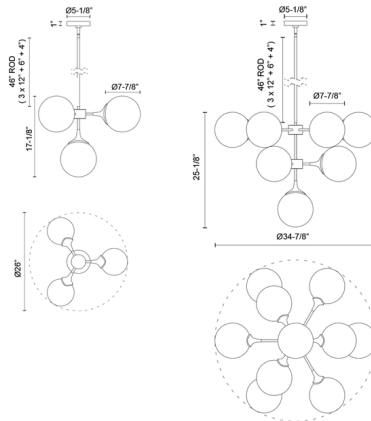

### Specifications

|                    |  |
|--------------------|--|
| COLOR              | Opal Matte                                 |
| BODY FINISH        | Matte Black                                |
| WATTAGE            | 160W                                       |
| DIMMER             | Standard 120V                              |
| DIMENSIONS         | 26"W x 17.125"H                            |
| BULB NOT INCLUDED  | 4 x A19/Medium (E26)/40W/120V Incandescent |
| OTHER BULB OPTIONS | 4 x A19/Medium (E26)/120V LED              |
| COUNTRY OF ORIGIN  | China                                      |