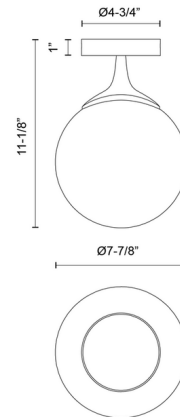

### Specifications

COLOR	Opal Matte
BODY FINISH	Aged Gold
WATTAGE	40W
DIMMER	Standard 120V
DIMENSIONS	7.875"W x 11.125"H
BULB NOT INCLUDED	1 x A19/Medium (E26)/40W/120V Incandescent
OTHER BULB OPTIONS	1 x A19/Medium (E26)/120V LED
COUNTRY OF ORIGIN	China