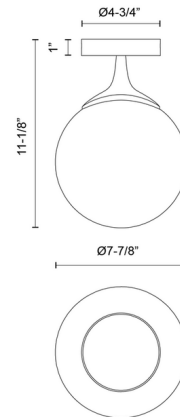

### Specifications

COLOR	Opal Matte
BODY FINISH	Matte Black
WATTAGE	40W
DIMMER	Standard 120V
DIMENSIONS	7.875"W x 11.125"H
BULB NOT INCLUDED	1 x A19/Medium (E26)/40W/120V Incandescent
OTHER BULB OPTIONS	1 x A19/Medium (E26)/120V LED
COUNTRY OF ORIGIN	China