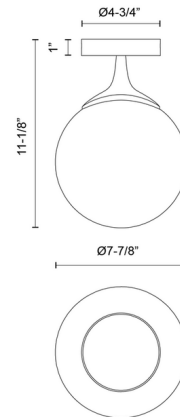

Shown in matte black / opal matte