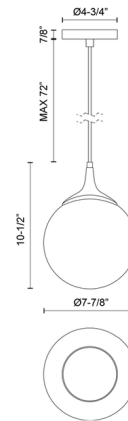

Lightology

lightology.com
866-954-4489
06-29-26

Project: _____

Company: _____

Location: _____ Fixture Type: _____

SPEC #: **ALR1105174**

Approved On: _____ Approved By: _____

Nouveau Pendant By Alora Mood

Description

The Nouveau Pendant features an Opal Matte glass globe and unique metal detailing that curves gracefully onto the glass. Inspired by Parisian Art Nouveau and streamlined to fit modern tastes, this artistic piece blends well with many design styles.

Shown in matte black / opal matte

Specifications

COLOR	Opal Matte
BODY FINISH	Matte Black
WATTAGE	40W
DIMMER	Standard 120V
DIMENSIONS	7.875"W x 10.5"H
BULB NOT INCLUDED	1 x A19/Medium (E26)/40W/120V Incandescent
OTHER BULB OPTIONS	1 x A19/Medium (E26)/120V LED
COUNTRY OF ORIGIN	China