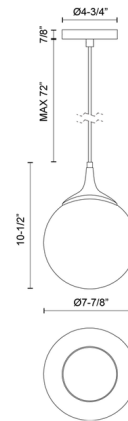

### Specifications

COLOR	Opal Matte
BODY FINISH	Matte Black
WATTAGE	40W
DIMMER	Standard 120V
DIMENSIONS	7.875"W x 10.5"H
BULB NOT INCLUDED	1 x A19/Medium (E26)/40W/120V Incandescent
OTHER BULB OPTIONS	1 x A19/Medium (E26)/120V LED
COUNTRY OF ORIGIN	China