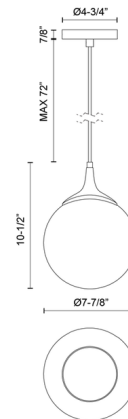

By Alora Mood

Description

The Nouveau Pendant features an Opal Matte glass globe and unique metal detailing that curves gracefully onto the glass. Inspired by Parisian Art Nouveau and streamlined to fit modern tastes, this artistic piece blends well with many design styles.

Shown in matte black / opal matte

Specifications

COLOR	Opal Matte
BODY FINISH	Matte Black
WATTAGE	40W
DIMMER	Standard 120V
DIMENSIONS	7.875"W x 10.5"H
BULB NOT INCLUDED	1 x A19/Medium (E26)/40W/120V Incandescent
OTHER BULB OPTIONS	1 x A19/Medium (E26)/120V LED
COUNTRY OF ORIGIN	China