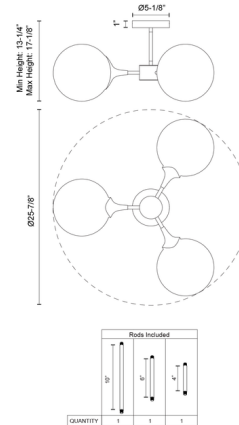

By Alora

Description

The Nouveau 3-Light Semi Flush Ceiling Light features artistic curved metal detailing that merges gracefully with the Opal Matte glass globes. Inspired by Parisian Art Nouveau, this elegant piece offers clean vintage style for your space. Height can be customized by using one of the three included downrods (4 inch, 6 inch, or 10 inch). Multiple downrods cannot be used at the same time.

Shown in aged gold / opal matte

Specifications

COLOR Opal Matte
 BODY FINISH Aged Gold
 WATTAGE 120W
 DIMMER Standard 120V
 DIMENSIONS 25.875"W x 13.25"H
 BULB NOT INCLUDED 3 x A19/Medium (E26)/40W/120V Incandescent
 OTHER BULB OPTIONS 3 x A19/Medium (E26)/120V LED
 COUNTRY OF ORIGIN China