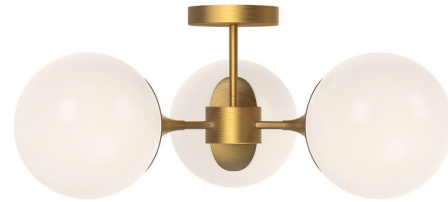

Lightology

lightology.com
866-954-4489
07-14-25

Project: _____

Company: _____

Location: _____ Fixture Type: _____

SPEC #: **ALO1105175**

Approved On: _____ Approved By: _____

Nouveau 3-Light Semi Flush Ceiling Light

By Alora

Description

The Nouveau 3-Light Semi Flush Ceiling Light features artistic curved metal detailing that merges gracefully with the Opal Matte glass globes. Inspired by Parisian Art Nouveau, this elegant piece offers clean vintage style for your space. Height can be customized by using one of the three included downrods (4 inch, 6 inch, or 10 inch). Multiple downrods cannot be used at the same time.

Shown in aged gold / opal matte

Specifications

COLOR Opal Matte
 BODY FINISH Aged Gold
 WATTAGE 120W
 DIMMER Standard 120V
 DIMENSIONS 25.875"W x 13.25"H
 BULB NOT INCLUDED 3 x A19/Medium (E26)/40W/120V Incandescent
 OTHER BULB OPTIONS 3 x A19/Medium (E26)/120V LED
 COUNTRY OF ORIGIN China