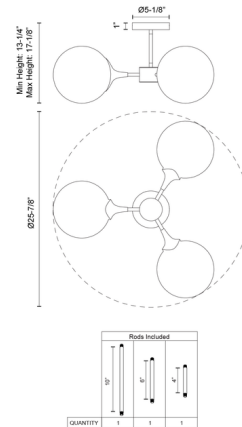

### Description

The Nouveau 3-Light Semi Flush Ceiling Light features artistic curved metal detailing that merges gracefully with the Opal Matte glass globes. Inspired by Parisian Art Nouveau, this elegant piece offers clean vintage style for your space. Height can be customized by using one of the three included downrods (4 inch, 6 inch, or 10 inch). Multiple downrods cannot be used at the same time.

### Specifications

COLOR	Opal Matte
BODY FINISH	Matte Black
WATTAGE	120W
DIMMER	Standard 120V
DIMENSIONS	25.875"W x 13.25"H
BULB NOT INCLUDED	3 x A19/Medium (E26)/40W/120V Incandescent
OTHER BULB OPTIONS	3 x A19/Medium (E26)/120V LED
COUNTRY OF ORIGIN	China