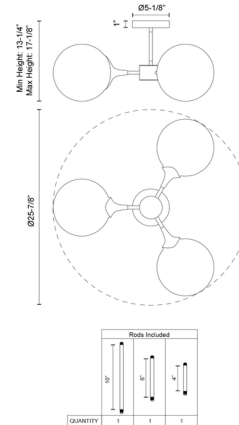

By Alora Mood

Description

The Nouveau 3-Light Semi Flush Ceiling Light features artistic curved metal detailing that merges gracefully with the Opal Matte glass globes. Inspired by Parisian Art Nouveau, this elegant piece offers clean vintage style for your space. Height can be customized by using one of the three included downrods (4 inch, 6 inch, or 10 inch). Multiple downrods cannot be used at the same time.

Shown in matte black / opal matte

Specifications

COLOR	Opal Matte
BODY FINISH	Matte Black
WATTAGE	120W
DIMMER	Standard 120V
DIMENSIONS	25.875"W x 13.25"H
BULB NOT INCLUDED	3 x A19/Medium (E26)/40W/120V Incandescent
OTHER BULB OPTIONS	3 x A19/Medium (E26)/120V LED
COUNTRY OF ORIGIN	China