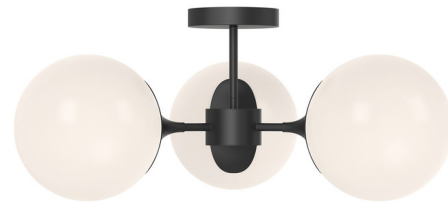

## Nouveau 3-Light Semi Flush Ceiling Light

By Alora Mood

### Description

The Nouveau 3-Light Semi Flush Ceiling Light features artistic curved metal detailing that merges gracefully with the Opal Matte glass globes. Inspired by Parisian Art Nouveau, this elegant piece offers clean vintage style for your space. Height can be customized by using one of the three included downrods (4 inch, 6 inch, or 10 inch). Multiple downrods cannot be used at the same time.

Shown in matte black / opal matte

### Specifications

COLOR	Opal Matte
BODY FINISH	Matte Black
WATTAGE	120W
DIMMER	Standard 120V
DIMENSIONS	25.875"W x 13.25"H
BULB NOT INCLUDED	3 x A19/Medium (E26)/40W/120V Incandescent
OTHER BULB OPTIONS	3 x A19/Medium (E26)/120V LED
COUNTRY OF ORIGIN	China