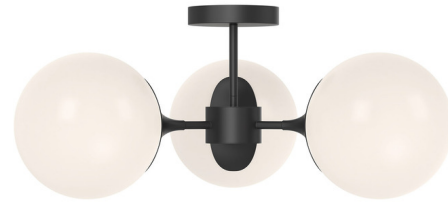

Lightology

lightology.com
866-954-4489
04-10-26

Project: _____
 Company: _____
 Location: _____ Fixture Type: _____
 SPEC #: **ALR1105176**
 Approved On: _____ Approved By: _____

Nouveau 3-Light Semi Flush Ceiling Light

By Alora Mood

Description

The Nouveau 3-Light Semi Flush Ceiling Light features artistic curved metal detailing that merges gracefully with the Opal Matte glass globes. Inspired by Parisian Art Nouveau, this elegant piece offers clean vintage style for your space. Height can be customized by using one of the three included downrods (4 inch, 6 inch, or 10 inch). Multiple downrods cannot be used at the same time.

Shown in matte black / opal matte

Specifications

COLOR	Opal Matte
BODY FINISH	Matte Black
WATTAGE	120W
DIMMER	Standard 120V
DIMENSIONS	25.875"W x 13.25"H
BULB NOT INCLUDED	3 x A19/Medium (E26)/40W/120V Incandescent
OTHER BULB OPTIONS	3 x A19/Medium (E26)/120V LED
COUNTRY OF ORIGIN	China