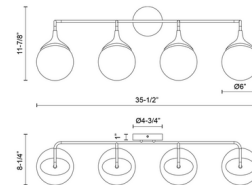

Lightology

lightology.com
866-954-4489
04-25-26

Project: _____

Company: _____

Location: _____ Fixture Type: _____

SPEC #: **ALR1105178**

Approved On: _____ Approved By: _____

Nouveau Bathroom Vanity Light

By Alora Mood

Description

The Nouveau Bathroom Vanity Light features curved metal arms and detailing that fuse gracefully with the Opal Matte glass globes. Inspired by the Art Nouveau period in Paris, this elegant piece offers artistic vintage style for your space. It can be installed facing up or down.

Specifications

COLOR . . . . . Opal Matte
BODY FINISH . . . . . Matte Black
WATTAGE 120W
DIMMER . . . . . Standard 120V
DIMENSIONS . . . . . 25.625"W x 11.875"H x 8.25"D
BULB NOT INCLUDED . . . . . 3 x A15/Medium (E26)/40W/120V Incandescent
OTHER BULB OPTIONS . . . . . 3 x A15/Medium (E26)/120V LED
COUNTRY OF ORIGIN . . . . . China

Shown in matte black / opal matte

CLICK TO VIEW PRODUCT

Notes: