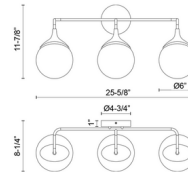

### Specifications

COLOR . . . . . Opal Matte  
 BODY FINISH . . . . . Matte Black  
 WATTAGE . . . . . 120W  
 DIMMER . . . . . Standard 120V  
 DIMENSIONS . . . . . 25.625"W x 11.875"H x 8.25"D  
 BULB NOT INCLUDED . . . . . 3 x A15/Medium (E26)/40W/120V Incandescent  
 OTHER BULB OPTIONS . . . . . 3 x A15/Medium (E26)/120V LED  
 COUNTRY OF ORIGIN . . . . . China