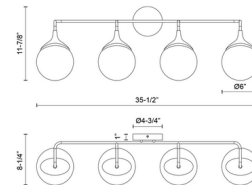

### Specifications

COLOR . . . . . Opal Matte  
 BODY FINISH . . . . . Matte Black  
 WATTAGE . . . . . 120W  
 DIMMER . . . . . Standard 120V  
 DIMENSIONS . . . . . 25.625"W x 11.875"H x 8.25"D  
 BULB NOT INCLUDED . . . . . 3 x A15/Medium (E26)/40W/120V Incandescent  
 OTHER BULB OPTIONS . . . . . 3 x A15/Medium (E26)/120V LED  
 COUNTRY OF ORIGIN . . . . . China