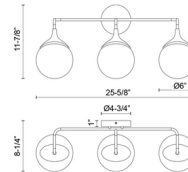

Shown in matte black / opal matte