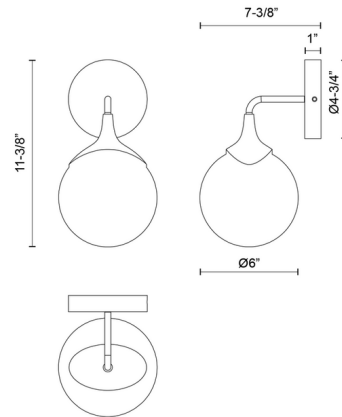

By Alora Mood

Description

The Nouveau Wall Sconce features an Opal Matte glass globe and unique metal detailing that curves gracefully onto the glass. Inspired by Parisian Art Nouveau and streamlined to fit modern tastes, this updated vintage-style piece adds an artistic touch to your dining space, hallway, or bathroom. It can be installed facing up or down.

Shown in aged gold / opal matte

Specifications

COLOR	Opal Matte
BODY FINISH	Aged Gold
WATTAGE	40W
DIMMER	Standard 120V
DIMENSIONS	6"W x 11.375"H x 7.375"D
BULB NOT INCLUDED	1 x A15/Medium (E26)/40W/120V Incandescent
OTHER BULB OPTIONS	1 x A15/Medium (E26)/120V LED
COUNTRY OF ORIGIN	China