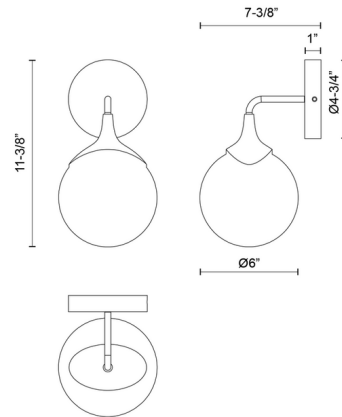

By Alora Mood

Description

The Nouveau Wall Sconce features an Opal Matte glass globe and unique metal detailing that curves gracefully onto the glass. Inspired by Parisian Art Nouveau and streamlined to fit modern tastes, this updated vintage-style piece adds an artistic touch to your dining space, hallway, or bathroom. It can be installed facing up or down.

Shown in matte black / opal matte

Specifications

COLOR	Opal Matte
BODY FINISH	Matte Black
WATTAGE	40W
DIMMER	Standard 120V
DIMENSIONS	6"W x 11.375"H x 7.375"D
BULB NOT INCLUDED	1 x A15/Medium (E26)/40W/120V Incandescent
OTHER BULB OPTIONS	1 x A15/Medium (E26)/120V LED
COUNTRY OF ORIGIN	China