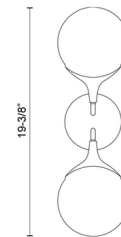

### Specifications

|                    |                                            |
|--------------------|--------------------------------------------|
| COLOR              | Opal Matte                                 |
| BODY FINISH        | Matte Black                                |
| WATTAGE            | 80W                                        |
| DIMMER             | Standard 120V                              |
| DIMENSIONS         | 6"W x 19.375"H x 7.375"D                   |
| BULB NOT INCLUDED  | 2 x A15/Medium (E26)/40W/120V Incandescent |
| OTHER BULB OPTIONS | 2 x A15/Medium (E26)/120V LED              |
| COUNTRY OF ORIGIN  | China                                      |