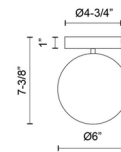

### Specifications

|                    |                                            |
|--------------------|--------------------------------------------|
| COLOR              | Opal Matte                                 |
| BODY FINISH        | Matte Black                                |
| WATTAGE            | 80W                                        |
| DIMMER             | Standard 120V                              |
| DIMENSIONS         | 6"W x 19.375"H x 7.375"D                   |
| BULB NOT INCLUDED  | 2 x A15/Medium (E26)/40W/120V Incandescent |
| OTHER BULB OPTIONS | 2 x A15/Medium (E26)/120V LED              |
| COUNTRY OF ORIGIN  | China                                      |