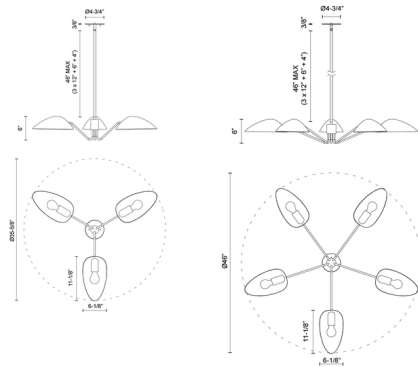

### Specifications

COLOR	Matte Black
BODY FINISH	Aged Gold
WATTAGE	180W
DIMMER	Standard 120V
DIMENSIONS	35.625"W x 6"H
BULB NOT INCLUDED	3 x Edison Globe/Medium (E26)/60W/120V Incandescent
OTHER BULB OPTIONS	3 x Edison Globe/Medium (E26)/120V LED 3 x A19/Medium (E26)/120V Incandescent 3 x A19/Medium (E26)/120V LED
COUNTRY OF ORIGIN	China