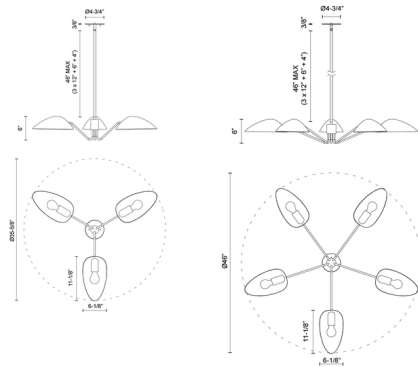

Description

Rounded shades and slim stems form the Oscar Pendant, its elegance highlighted by a captivating two-tone finish that recalls the glitz and glam of old Hollywood. A perfect balance of classic and modern, the Oscar fits into a range of design settings as a unique accent piece.

Shown in white

Specifications

COLOR	White
BODY FINISH	N/A
WATTAGE	180W
DIMMER	Standard 120V
DIMENSIONS	35.625"W x 6"H
BULB NOT INCLUDED	3 x Edison Globe/Medium (E26)/60W/120V Incandescent
OTHER BULB OPTIONS	3 x Edison Globe/Medium (E26)/120V LED 3 x A19/Medium (E26)/120V Incandescent 3 x A19/Medium (E26)/120V LED
COUNTRY OF ORIGIN	China