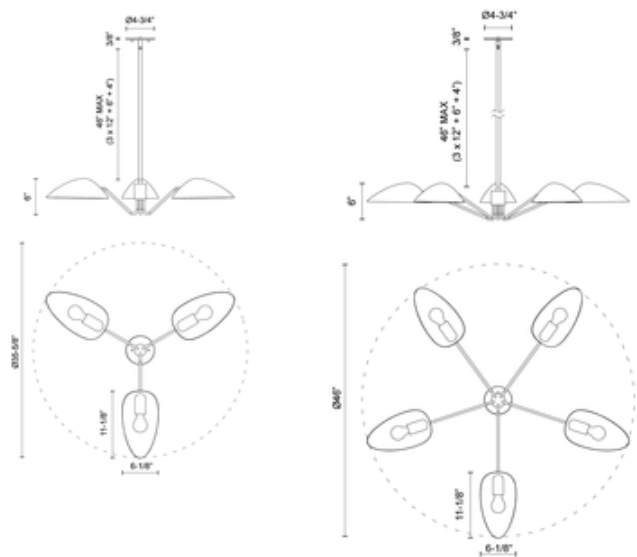

BRAND

Alora

DESCRIPTION

Rounded shades and slim stems form the Oscar Pendant, its elegance highlighted by a captivating two-tone finish that recalls the glitz and glam of old Hollywood. A perfect balance of classic and modern, the Oscar fits into a range of design settings as a unique accent piece.

Shown in: Aged Gold / White

SHADE COLOR	White
BODY FINISH	Aged Gold
WATTAGE	180W
DIMMER	Standard 120V
DIMENSIONS	35.625"W x 6"H
BULB NOT INCLUDED	
LAMP	3 x Edison Globe/Medium (E26)/60W/120V Incandescent 3 x Edison Globe/Medium (E26)/120V LED 3 x A19/Medium (E26)/120V Incandescent 3 x A19/Medium (E26)/120V LED

SPEC # ALO1105188

COMPANY	PROJECT	FIXTURE TYPE	APPROVED BY	DATE