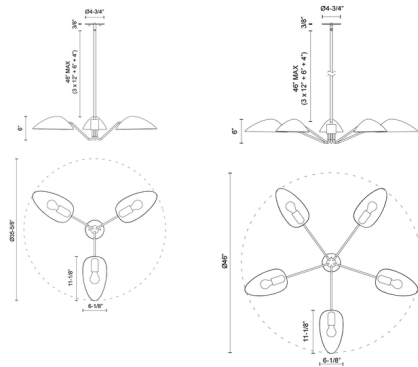

Description

Rounded shades and slim stems form the Oscar Pendant, its elegance highlighted by a captivating two-tone finish that recalls the glitz and glam of old Hollywood. A perfect balance of classic and modern, the Oscar fits into a range of design settings as a unique accent piece.

Specifications

COLOR	White
BODY FINISH	N/A
WATTAGE	180W
DIMMER	Standard 120V
DIMENSIONS	35.625"W x 6"H
BULB NOT INCLUDED	3 x Edison Globe/Medium (E26)/60W/120V Incandescent
OTHER BULB OPTIONS	3 x Edison Globe/Medium (E26)/120V LED 3 x A19/Medium (E26)/120V Incandescent 3 x A19/Medium (E26)/120V LED
COUNTRY OF ORIGIN	China

Shown in white

CLICK TO VIEW PRODUCT

Notes: