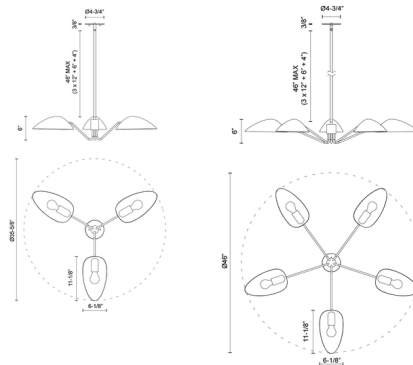

Description

Rounded shades and slim stems form the Oscar Pendant, its elegance highlighted by a captivating two-tone finish that recalls the glitz and glam of old Hollywood. A perfect balance of classic and modern, the Oscar fits into a range of design settings as a unique accent piece.

Shown in aged gold / matte black

Specifications

COLOR	Matte Black
BODY FINISH	Aged Gold
WATTAGE	300W
DIMMER	Standard 120V
DIMENSIONS	46"W x 6"H
BULB NOT INCLUDED	5 x Edison Globe/Medium (E26)/60W/120V Incandescent
OTHER BULB OPTIONS	5 x Edison Globe/Medium (E26)/120V LED 5 x A19/Medium (E26)/120V Incandescent 5 x A19/Medium (E26)/120V LED
COUNTRY OF ORIGIN	China