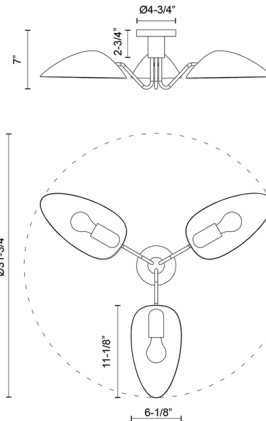

### Specifications

COLOR	White
BODY FINISH	Aged Gold
WATTAGE	180W
DIMMER	Standard 120V
DIMENSIONS	31.75"W x 7"H
BULB NOT INCLUDED	3 x Edison Globe/Medium (E26)/60W/120V Incandescent
OTHER BULB OPTIONS	3 x Edison Globe/Medium (E26)/120V LED 3 x A19/Medium (E26)/120V Incandescent 3 x A19/Medium (E26)/120V LED
COUNTRY OF ORIGIN	China