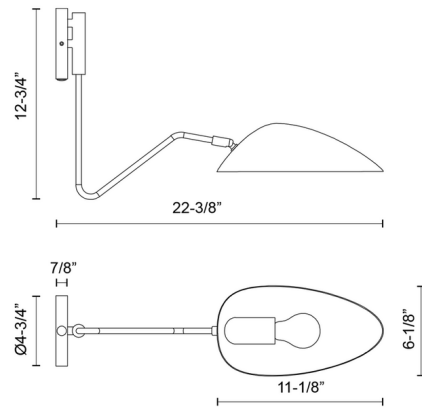

Shown in aged gold / white