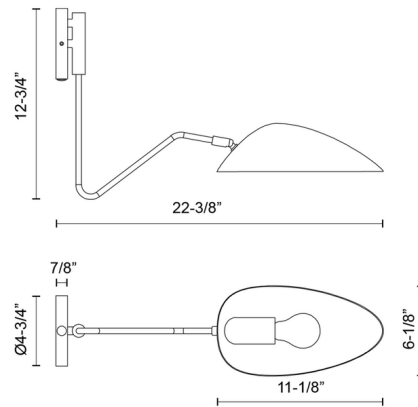

By Alora Mood

Description

The Oscar Wall Sconce features a rounded shade held up by a slim stem, its elegance highlighted by a captivating two-tone finish that recalls the glitz and glam of old Hollywood. The shade can be adjusted to direct light. A perfect balance of classic and modern, the Oscar fits into a range of design settings as a unique accent piece.

Shown in aged gold / white

Specifications

COLOR	White
BODY FINISH	Aged Gold
WATTAGE	60W
DIMMER	Standard 120V
DIMENSIONS	6.125"W x 12.75"H x 22.375"D
BULB NOT INCLUDED	1 x Edison Globe/Medium (E26)/60W/120V Incandescent
OTHER BULB OPTIONS	1 x A19/Medium (E26)/120V Incandescent 1 x A19/Medium (E26)/120V LED 1 x Edison Globe/Medium (E26)/120V LED
COUNTRY OF ORIGIN	China