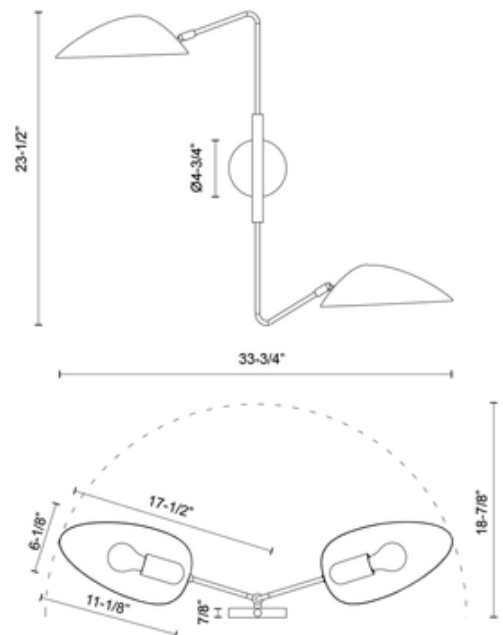

Shown in: Aged Gold / White

COMPANY	PROJECT	FIXTURE TYPE	APPROVED BY	DATE