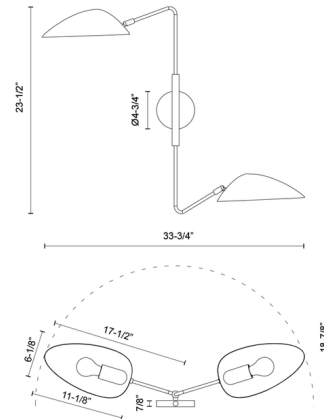

CLICK TO VIEW PRODUCT

Notes: