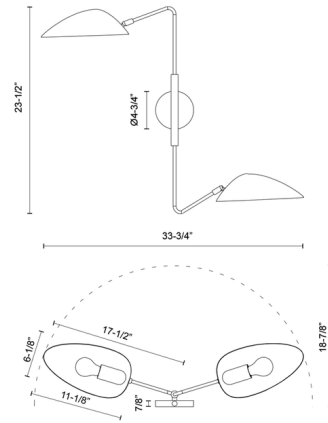

CLICK TO VIEW PRODUCT

Notes: